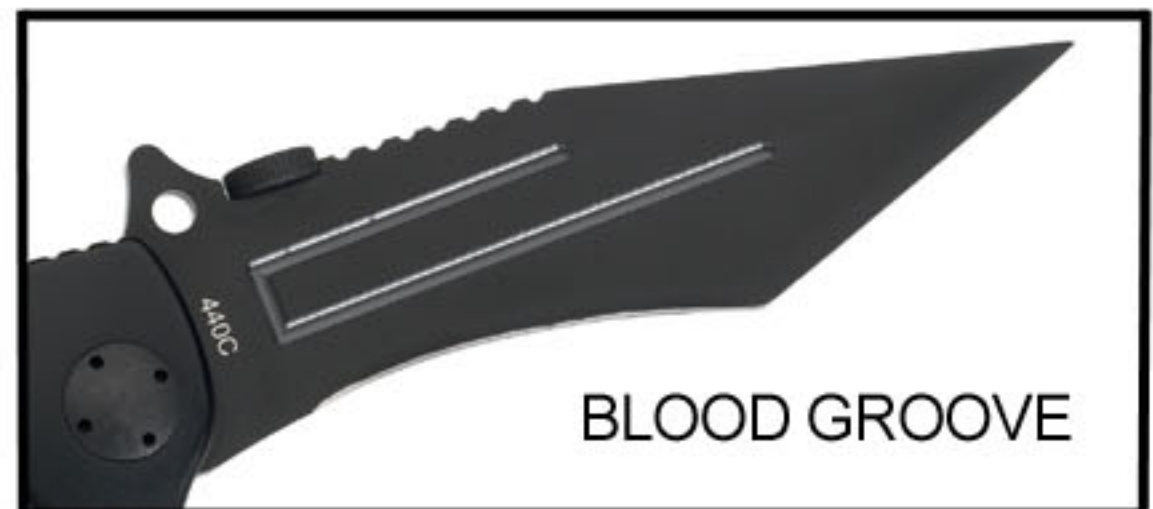

**BÖKER** PLUS

LANYARD HOLE

ANTI-SLIP TEXTURING

PULL ASSIST SPINE

BLADE LOCK RELEASE

ERGONOMIC GRIP

PALM FRICTION RIDGE

SECURE HOLE

THUMB SLIDE

THUMB STUD

BLADE GUARD

GLASS BREAKER TIP

KRISS CURVE

FALSE WRITING PEN CLIP

TEAR POINT

GLADIUS TIP

BLOOD GROOVE